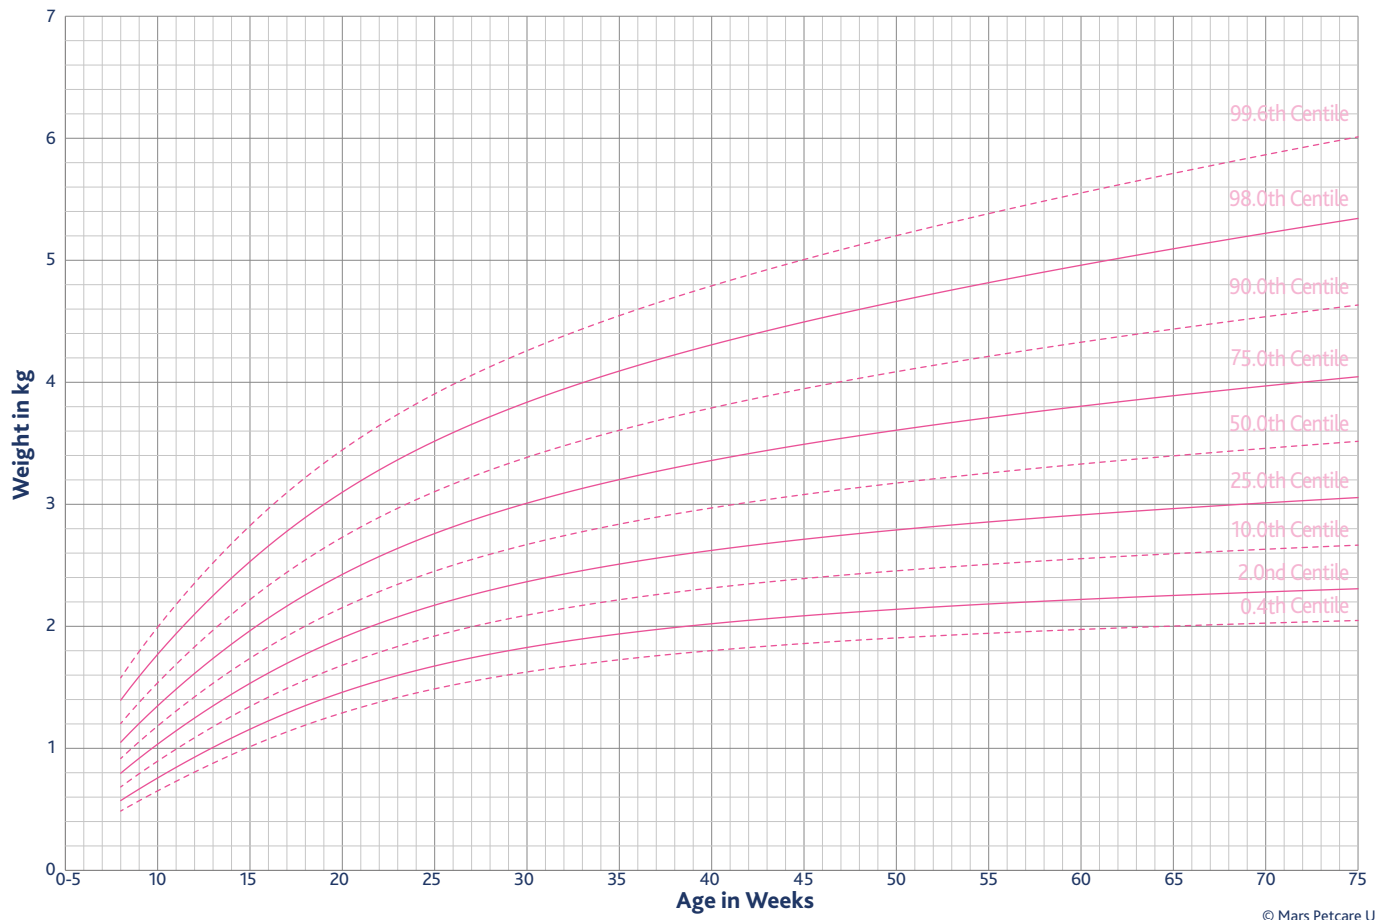

FEMALE

WALTHAM™ Kitten Growth Chart